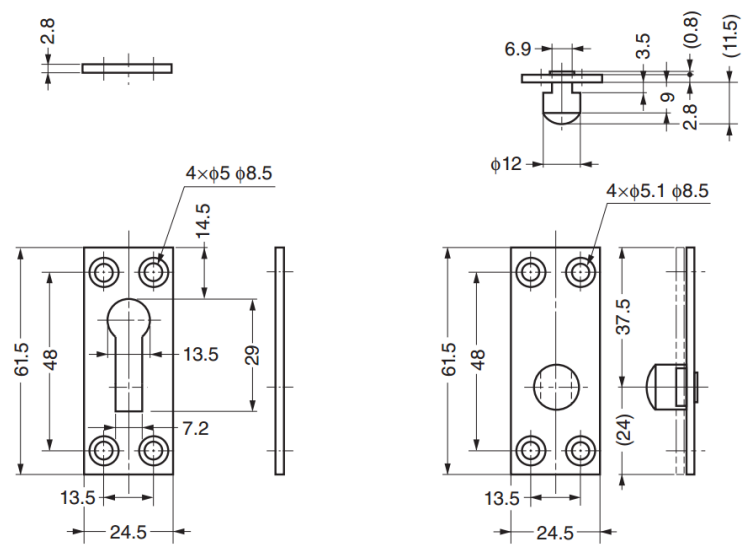

## GBF-842S Connecting Part

Part No.	Material	Finish
GBF-842S	Steel	Clear Zinc Chromate

## GBF-842W Connecting Part

Part No.	Material	Finish
GBF-842W	Steel	Clear Zinc Chromate