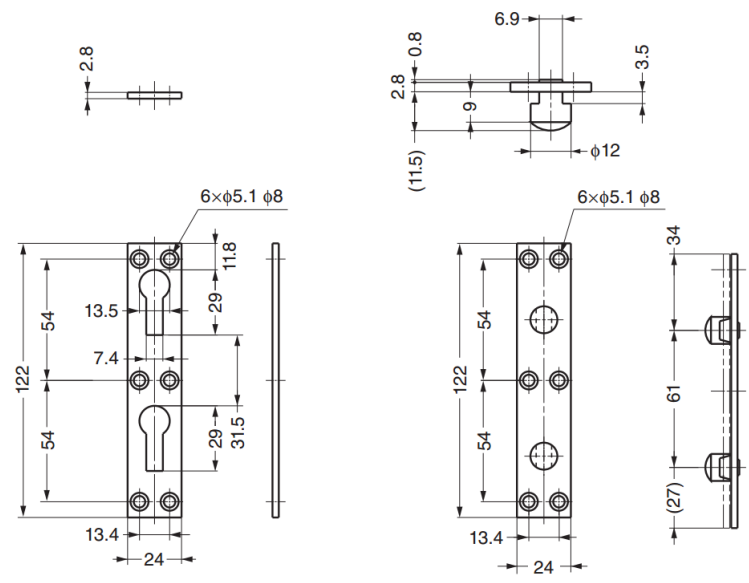

## GBF-842S Connecting Part

Part No.	Material	Finish
GBF-842S	Steel	Clear Zinc Chromate

## GBF-842W Connecting Part

Part No.	Material	Finish
GBF-842W	Steel	Clear Zinc Chromate